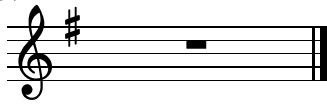

Or may - be spent more time on my feet

26 G D

Ap - ples and or - ang - es it just don't make sense

30 C B7

My grand - fath - er smoked and lived to be nine - ty six

The musical score is written for guitar in the key of D major (one sharp) and 4/4 time. It consists of eight staves of music. The first staff is the beginning of Verse 1, starting with an Em chord. The second staff continues Verse 1 with D and Em chords. The third staff continues Verse 1 with Em, G, Am, and C chords. The fourth staff continues Verse 1 with D and Em chords. The fifth staff is the beginning of Chorus 1, starting with a G chord. The sixth staff continues Chorus 1 with C, B, and B7 chords. The seventh staff continues Chorus 1 with G and D chords. The eighth staff continues Chorus 1 with C and B7 chords. The lyrics are written below the notes, with hyphens indicating syllables that span across notes.